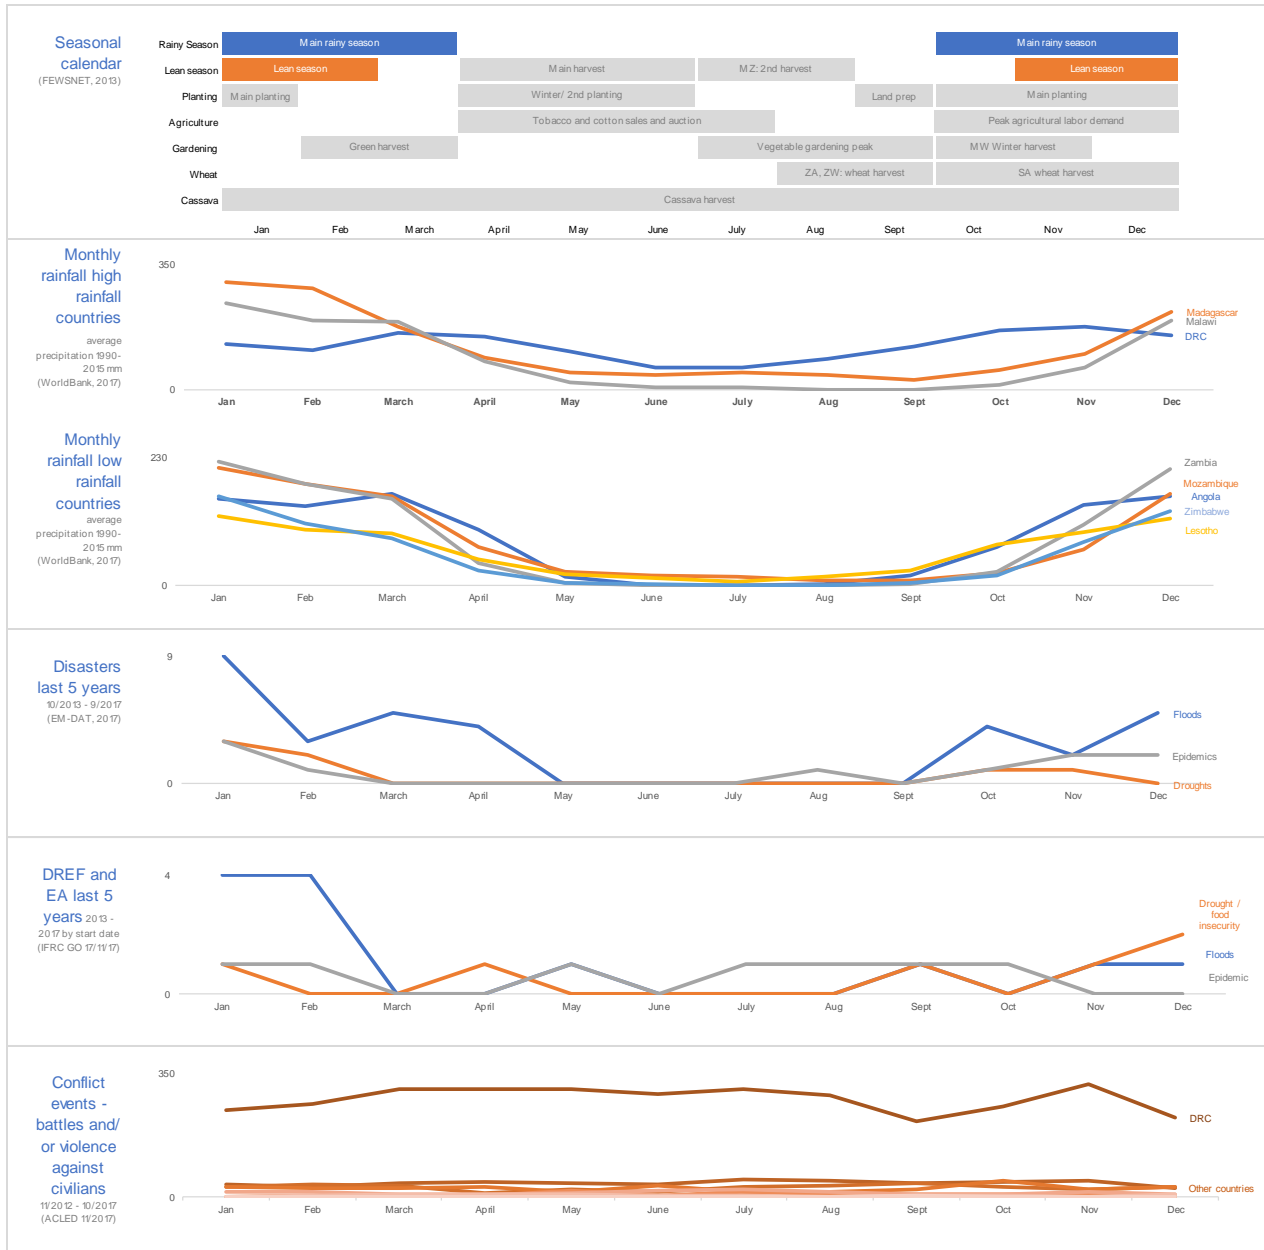

Southern Africa Region - Food Crisis

Angola, DRC, Lesotho, Madagascar, Malawi, Mozambique, Zambia, Zimbabwe

Seasonal and critical events calendar (as of 30/11/2017)

Food security and climate outlook 2018 (as of 30/11/2017)